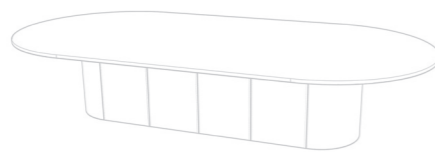

iSpace CIRQ Eclipse.

Pictured: iSpace CIRQ Eclipse Meeting Table (front), 3-section Table (left) & Boardroom Table (right) in White powdercoat

iSpace CIRQ Eclipse

Boasting a dynamic design with on-trend curves, the *iSpace CIRQ ECLIPSE* provides the perfect foundation for harbouring connection between teams.

Pictured: *iSpace CIRQ Eclipse Meeting Table (front) & Boardroom Table (back) in White powdercoat*

Ahead of the curve

iSpace CIRQ ECLIPSE makes it easy to embrace the curve trend. Create a custom solution to suit any fitout, from the breakout space to the boardroom. Available in a range of colours, configurations, shapes and sizes, *iSpace CIRQ ECLIPSE* is highly customisable and suitable for any specification.

Made from durable steel and tested to the highest possible standards, *iSpace* has been designed to last with a 10-year warranty.

CIRQ Eclipse

CONFIGURATIONS

End diameter: 450 / 600 / 700mm DIA
Panel lengths: 450 / 750 / 1050mm
Base height: 700mm
Base colour: Black powdercoat

Option: Custom melamine top (+25mm H)
Custom base colour - Custom powdercoat

MEETING

BOARDROOM

TALL

2 SECTION

COLLABORATION

3 SECTION

Pictured: iSpace CIRQ Drum 600mm base in White