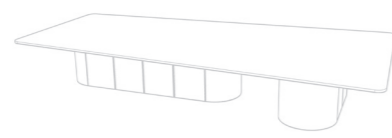

iSpace CIRQ Eclipse.

Pictured: iSpace CIRQ Eclipse Meeting Table (front), 3-section Table (left) & Boardroom Table (right) in White powdercoat

iSpace CIRQ Eclipse

Boasting a dynamic design with on-trend curves, the *iSpace CIRQ ECLIPSE* provides the perfect foundation for harbouring connection between teams.

Pictured: *iSpace CIRQ Eclipse Meeting Table (front) & Boardroom Table (back) in White powdercoat*

Ahead of the curve

iSpace CIRQ ECLIPSE makes it easy to embrace the curve trend. Create a custom solution to suit any fitout, from the breakout space to the boardroom. Available in a range of colours, configurations, shapes and sizes, *iSpace CIRQ ECLIPSE* is highly customisable and suitable for any specification.

Made from durable steel and tested to the highest possible standards, *iSpace* has been designed to last with a 10-year warranty.

CIRQ Eclipse

CONFIGURATIONS

End diameter: 450 / 600 / 700mm DIA
Panel lengths: 450 / 750 / 1050mm
Base height: 700mm
Base colour: Black powdercoat

Option: Custom melamine top (+25mm H)
Custom base colour - Custom powdercoat

MEETING

BOARDROOM

TALL

2 SECTION

COLLABORATION

3 SECTION

Pictured: iSpace CIRQ Drum 600mm base in White