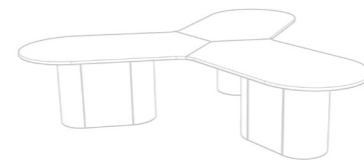

iSpace CIRQ Eclipse.

Pictured: iSpace CIRQ Eclipse Meeting Table (front), 3-section Table (left) & Boardroom Table (right) in White powdercoat

iSpace CIRQ Eclipse

Boasting a dynamic design with on-trend curves, the *iSpace CIRQ ECLIPSE* provides the perfect foundation for harbouring connection between teams.

Pictured: *iSpace CIRQ Eclipse Meeting Table (front) & Boardroom Table (back) in White powdercoat*

Ahead of the curve

iSpace CIRQ ECLIPSE makes it easy to embrace the curve trend. Create a custom solution to suit any fitout, from the breakout space to the boardroom. Available in a range of colours, configurations, shapes and sizes, *iSpace CIRQ ECLIPSE* is highly customisable and suitable for any specification.

Made from durable steel and tested to the highest possible standards, *iSpace* has been designed to last with a 10-year warranty.

CIRQ Eclipse

CONFIGURATIONS

End diameter: 450 / 600 / 700mm DIA
Panel lengths: 450 / 750 / 1050mm
Base height: 700mm
Base colour: Black powdercoat

Option: Custom melamine top (+25mm H)
Custom base colour - Custom powdercoat

MEETING

BOARDROOM

TALL

2 SECTION

COLLABORATION

3 SECTION

Pictured: iSpace CIRQ Drum 600mm base in White