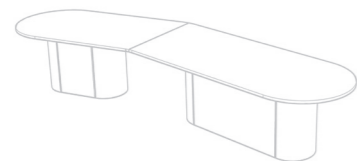

iSpace CIRQ Eclipse.

Pictured: iSpace CIRQ Eclipse Meeting Table (front), 3-section Table (left) & Boardroom Table (right) in White powdercoat

iSpace CIRQ Eclipse

Boasting a dynamic design with on-trend curves, the *iSpace CIRQ ECLIPSE* provides the perfect foundation for harbouring connection between teams.

Pictured: *iSpace CIRQ Eclipse Meeting Table (front) & Boardroom Table (back) in White powdercoat*

Ahead of the curve

iSpace CIRQ ECLIPSE makes it easy to embrace the curve trend. Create a custom solution to suit any fitout, from the breakout space to the boardroom. Available in a range of colours, configurations, shapes and sizes, *iSpace CIRQ ECLIPSE* is highly customisable and suitable for any specification.

Made from durable steel and tested to the highest possible standards, *iSpace* has been designed to last with a 10-year warranty.

CIRQ Eclipse

CONFIGURATIONS

End diameter: 450 / 600 / 700mm DIA
Panel lengths: 450 / 750 / 1050mm
Base height: 700mm
Base colour: Black powdercoat

Option: Custom melamine top (+25mm H)
Custom base colour - Custom powdercoat

MEETING

BOARDROOM

TALL

2 SECTION

COLLABORATION

3 SECTION

Pictured: iSpace CIRQ Drum 600mm base in White