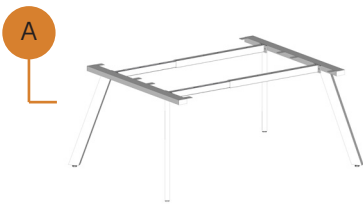

- iSpace Sabre is a flexible workstation and desk system
- Perfect for any workspace
- Splayed end leg
- Create a back to back or single sided desk system
- Accommodates anywhere from 2 people to as many as you like
- Easy to assemble and install
- Adjustable leveling foot
- Adjustable beam allows for multiple configurations
- Custom top finishes available

FRAME COLOURS

BLACK

WHITE

Other frame colours available on request - POA

FRAME SIZES

- Top size - 750 - 800W x 1200 - 2400L
- Legs 750W, 1200W and 1500W
- Height 725H with top

BACK TO BACK FRAME

2 Person Back to Back
A - Back to Back Starter

2 Person Back to Back
B - Back to Back Add On

6 Person Back to Back
A + B + B - Back to Back Starter + 2 Add Ons + 2 Joining Legs

SINGLE SIDED FRAME

1 Person Single Sided
A - Single Sided Starter

1 Person Single Sided
B - Single Sided Add On