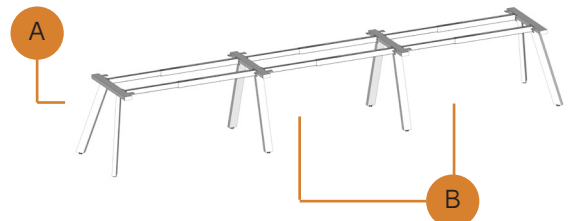

- iSpace Sabre is a flexible workstation and desk system
- Perfect for any workspace
- Splayed end leg
- Create a back to back or single sided desk system
- Accommodates anywhere from 2 people to as many as you like
- Easy to assemble and install
- Adjustable leveling foot
- Adjustable beam allows for multiple configurations
- Custom top finishes available

FRAME COLOURS

BLACK

WHITE

Other frame colours available on request - POA

FRAME SIZES

- Top size - 750 - 800W x 1200 - 2400L
- Legs 750W, 1200W and 1500W
- Height 725H with top

BACK TO BACK FRAME

2 Person Back to Back
A - Back to Back Starter

2 Person Back to Back
B - Back to Back Add On

6 Person Back to Back
A + B + B - Back to Back Starter + 2 Add Ons + 2 Joining Legs

SINGLE SIDED FRAME

1 Person Single Sided
A - Single Sided Starter

1 Person Single Sided
B - Single Sided Add On

3 Person Single Sided
A + B + B - Single Sided Starter + 2 Add Ons + 2 Joining Legs

L-SHAPE FRAME

1 Person L-Shape Workstation

120° FRAME

1 Person 120° Workstation