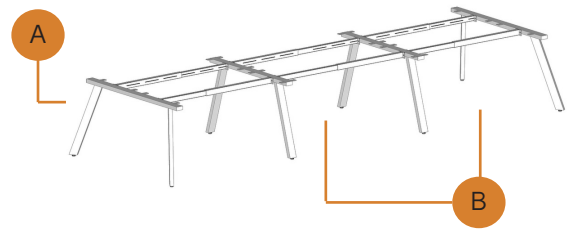

- iSpace Sabre is a flexible workstation and desk system
- Perfect for any workspace
- Splayed end leg
- Create a back to back or single sided desk system
- Accommodates anywhere from 2 people to as many as you like
- Easy to assemble and install
- Adjustable leveling foot
- Adjustable beam allows for multiple configurations
- Custom top finishes available

FRAME COLOURS

BLACK

WHITE

Other frame colours available on request - POA

FRAME SIZES

- Top size - 750 - 800W x 1200 - 2400L
- Legs 750W, 1200W and 1500W
- Height 725H with top

BACK TO BACK FRAME

2 Person Back to Back
A - Back to Back Starter

2 Person Back to Back
B - Back to Back Add On

6 Person Back to Back
A + B + B - Back to Back Starter + 2 Add Ons + 2 Joining Legs

SINGLE SIDED FRAME

1 Person Single Sided
A - Single Sided Starter

1 Person Single Sided
B - Single Sided Add On

3 Person Single Sided
A + B + B - Single Sided Starter + 2 Add Ons + 2 Joining Legs

L-SHAPE FRAME

1 Person L-Shape Workstation

120° FRAME

1 Person 120° Workstation