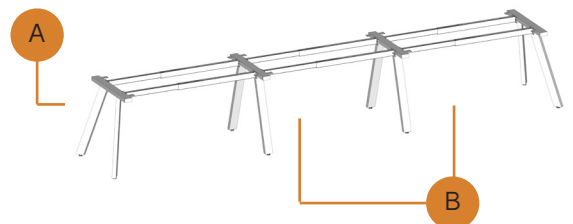

## FEATURES

- iSpace Sabre is a flexible workstation and desk system
- Perfect for collaborative workspaces and hot desking
- Splayed end leg
- Create a back to back or single sided desk system
- Accommodates anywhere from 2 people to as many as you like
- Easy to assemble and install
- Adjustable leveling foot
- Adjustable beam allows for multiple configurations
- Designed to accommodate the EZETEK Screen system
- Custom top finishes available

## FRAME SIZES

- Top size - 750 - 800W x 1200 - 2400L
- Legs 750W, 1200W and 1500W
- Height 725H with top

## BACK TO BACK FRAME

**2 Person Back to Back**  
*A - Back to Back Starter*

**2 Person Back to Back**  
*B - Back to Back Add On*

**6 Person Back to Back**  
*A + B + B - Back to Back Starter + 2 Add Ons + 2 Joining Legs*

## SINGLE SIDED FRAME

**1 Person Single Sided**  
*A - Single Sided Starter*

**1 Person Single Sided**  
*B - Single Sided Add On*

**3 Person Single Sided**  
*A + B + B - Single Sided Starter + 2 Add Ons + 2 Joining Legs*