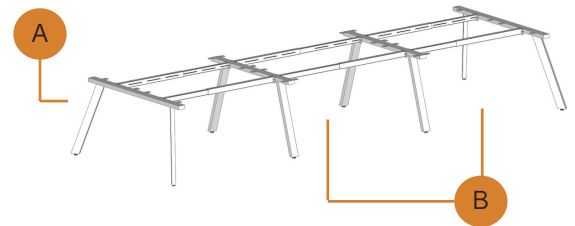

## FEATURES

- iSpace Sabre is a flexible workstation and desk system
- Perfect for collaborative workspaces and hot desking
- Splayed end leg
- Create a back to back or single sided desk system
- Accommodates anywhere from 2 people to as many as you like
- Easy to assemble and install
- Adjustable leveling foot
- Adjustable beam allows for multiple configurations
- Designed to accommodate the EZETEK Screen system
- Custom top finishes available

## FRAME SIZES

- Top size - 750 - 800W x 1200 - 2400L
- Legs 750W, 1200W and 1500W
- Height 725H with top

## BACK TO BACK FRAME

**2 Person Back to Back**  
*A - Back to Back Starter*

**2 Person Back to Back**  
*B - Back to Back Add On*

**6 Person Back to Back**  
*A + B + B - Back to Back Starter + 2 Add Ons + 2 Joining Legs*